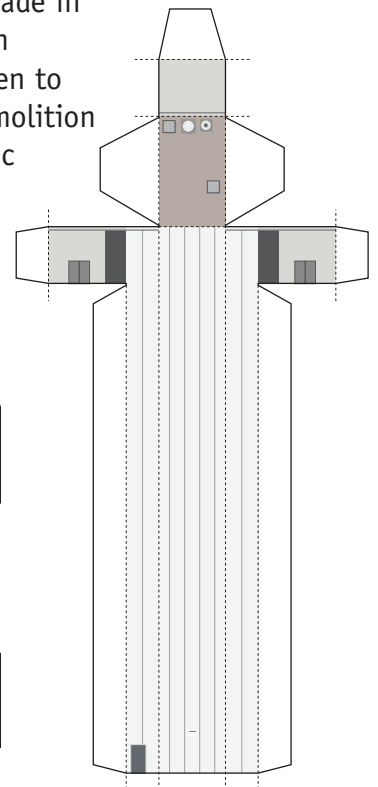

Build Your Own Cabrini-Green

1:1000 scale

The 134-unit building at 1230 N. Burling was one of eight towers of the William Green Homes built in 1962 by architects Pace Associates which were adjacent to the Francis Cabrini Homes row houses and mid-rises built from 1942-1957 for the Chicago Housing Authority.

In later decades the Cabrini-Green housing project became notorious as a haven of crime and entrenched poverty, but the towers were home and community for many families. In 2000 the CHA announced a "Plan for Transformation" to demolish all of its high-rise buildings.

This model was made in collaboration with Project Cabrini Green to commemorate the demolition of Chicago's last public housing high-rise in March 2011.

www.buildyourownchicago.com

www.projectcabrinigreen.org