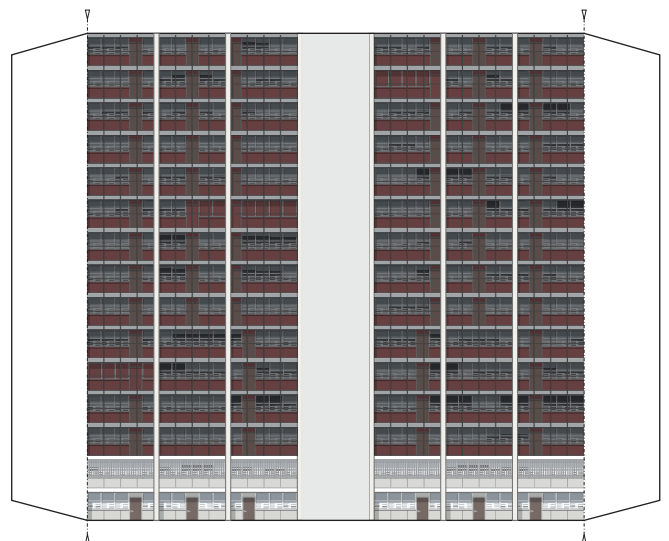

Build Your Own Cabrini-Green

1:1000 scale

The 134-unit building at 1230 N. Burling was one of eight towers of the William Green Homes built in 1962 by architects Pace Associates which were adjacent to the Francis Cabrini Homes row houses and mid-rises built from 1942-1957 for the Chicago Housing Authority.

In later decades the Cabrini-Green housing project became notorious as a haven of crime and entrenched poverty, but the towers were home and community for many families. In 2000 the CHA announced a "Plan for Transformation" to demolish all of its high-rise buildings.

This model was made in collaboration with Project Cabrini Green to commemorate the demolition of Chicago's last public housing high-rise in March 2011.

www.buildyourownchicago.com

www.projectcabrinigreen.org