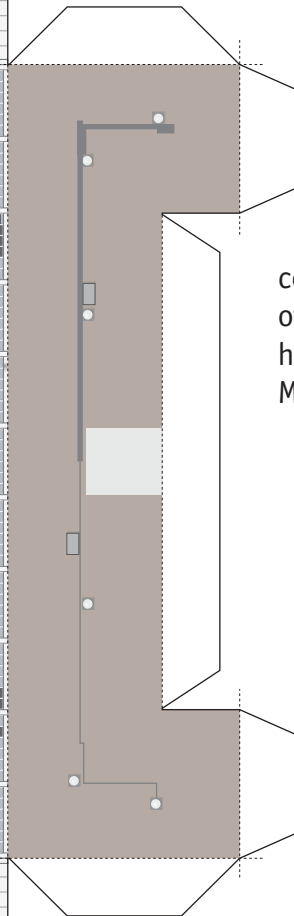

Build Your Own Cabrini-Green

1:1000 scale

The 134-unit building at 1230 N. Burling was one of eight towers of the William Green Homes built in 1962 by architects Pace Associates which were adjacent to the Francis Cabrini Homes row houses and mid-rises built from 1942-1957 for the Chicago Housing Authority.

In later decades the Cabrini-Green housing project became notorious as a haven of crime and entrenched poverty, but the towers were home and community for many families. In 2000 the CHA announced a "Plan for Transformation" to demolish all of its high-rise buildings.

This model was made in collaboration with Project Cabrini Green to commemorate the demolition of Chicago's last public housing high-rise in March 2011.

www.buildyourownchicago.com

www.projectcabrinigreen.org